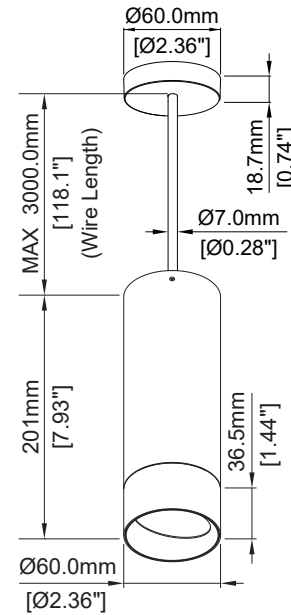

# Specification sheet

REV.6

VAL 55 CP WW 20  
Pendant Cylinder, Wallwash, length 200mm

## Ordering Code Information

PRODUCT	SHAPE	LENGTH	COLOR TEMPERATURE	FINISH	BEAM ANGLE	COLOR RENDERING	INPUT/DIMMING
<b>VAL 55 CP WW</b>	<b>R</b>	<b>20</b>	<b>27</b>	<b>WHBK</b>	<b>W</b>	<b>9</b>	<b>3AE</b>
VAL 55 CY WW, Cylinder Surface Mount	R (Round)	20 (200 mm)	27 (2700K) 30 (3000K) 35 (3500K) 40 (4000K)	WHBK (White/Black) BKBK (Black/Black)	W (Wide)	9 (90 CRI+)	3AE (120-277V) TRIAC (ELV 10-10V Dimming)

## Wall Wash

Delivered Output : 983 lm

Center Beam Intensity	Beam Width	Height
681 lx	150cm	1m
170 lx	300cm	2m
76 lx	450cm	3m
43 lx	599cm	4m
27 lx	749cm	5m