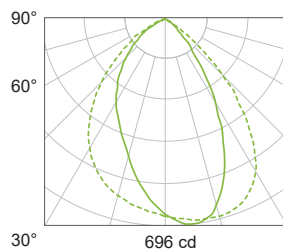

## Photometrics

16W | 90CRI | 3000K | White body with Black trim

MULTIPLYING FACTORS: (Multiplying Factor is based on 3000K-90+CRI IES file on website)

CCT	2700K-80+	3000K-80+	3500K-80+	4000K-80+
Factors	1.12	1.15	1.17	1.22

## Wall Wash

Delivered Output : 983 lm

Center Beam Intensity	Beam Width	Height
681 lx	150cm	1m
170 lx	300cm	2m
76 lx	450cm	3m
43 lx	599cm	4m
27 lx	749cm	5m